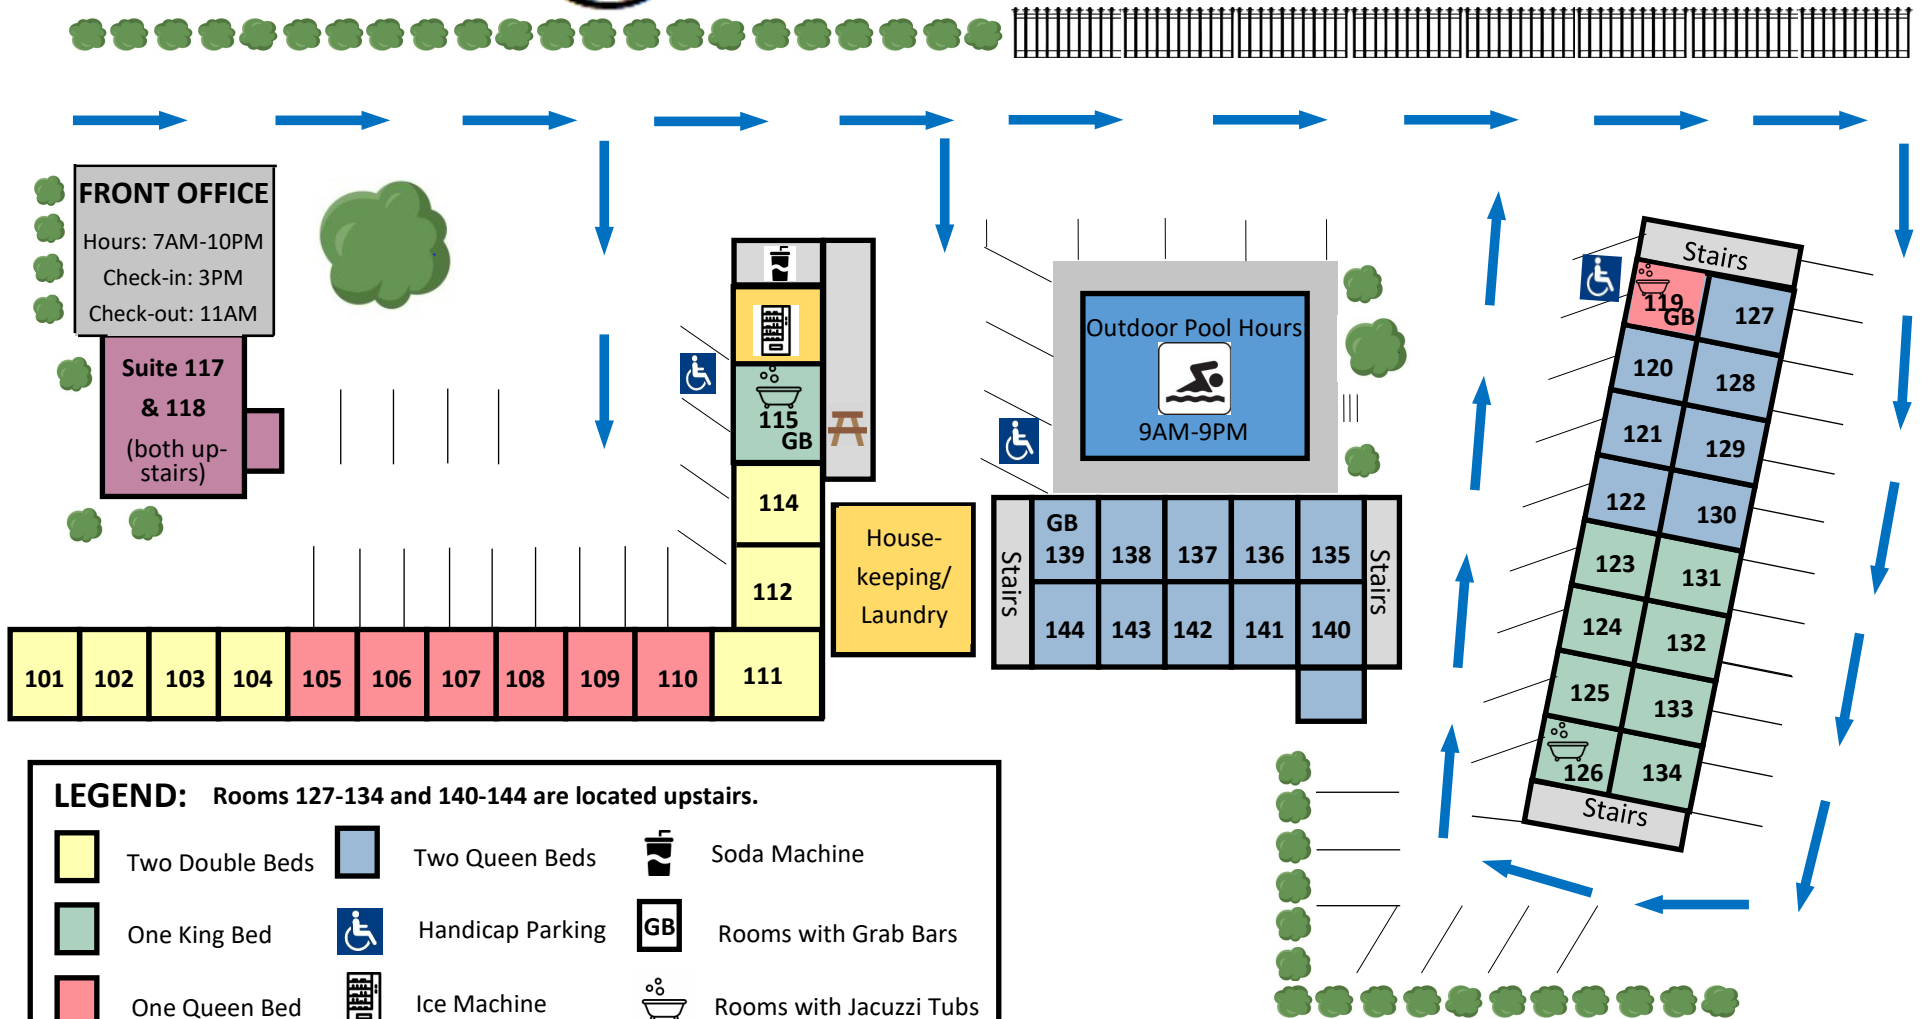

SHERWOOD

Route 6/Main St

LEGEND: Rooms 127-134 and 140-144 are located upstairs.

Two Double Beds	Two Queen Beds	Soda Machine
One King Bed	Handicap Parking	Rooms with Grab Bars
One Queen Bed	Ice Machine	Rooms with Jacuzzi Tubs
Two Bedroom Suite (1 Q bed per room)	Outdoor Swimming Pool	